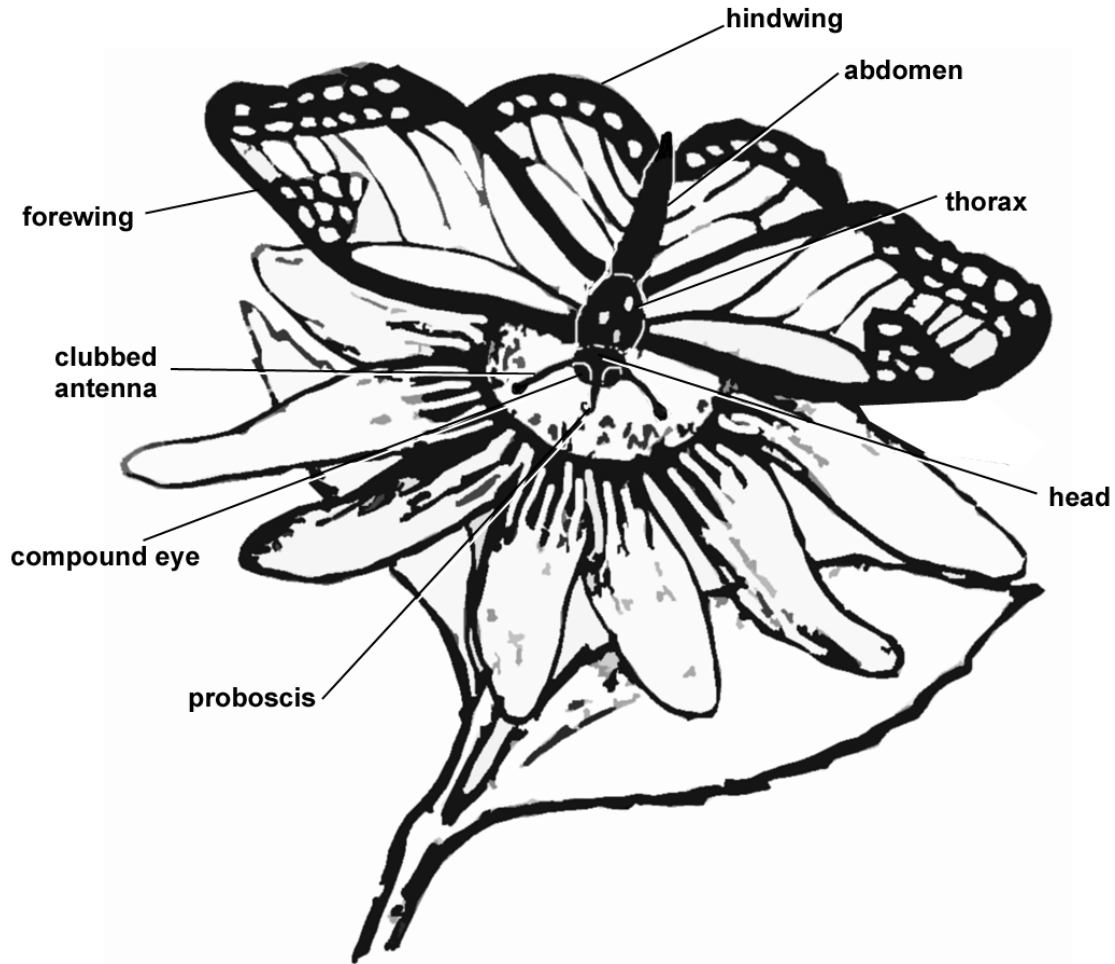

Butterfly Anatomy

Some of the differences between butterflies and moths:

Butterflies:

- Antennae end in clubs or knobs
- Fold their wings up over their bodies when resting
- Fly during the day
- Have a relatively thin body

Moths:

- Antennae are hairy or plumelike, end in point
- Spread their wings flat when resting
- Fly at dusk and at night
- Have a relatively plump body